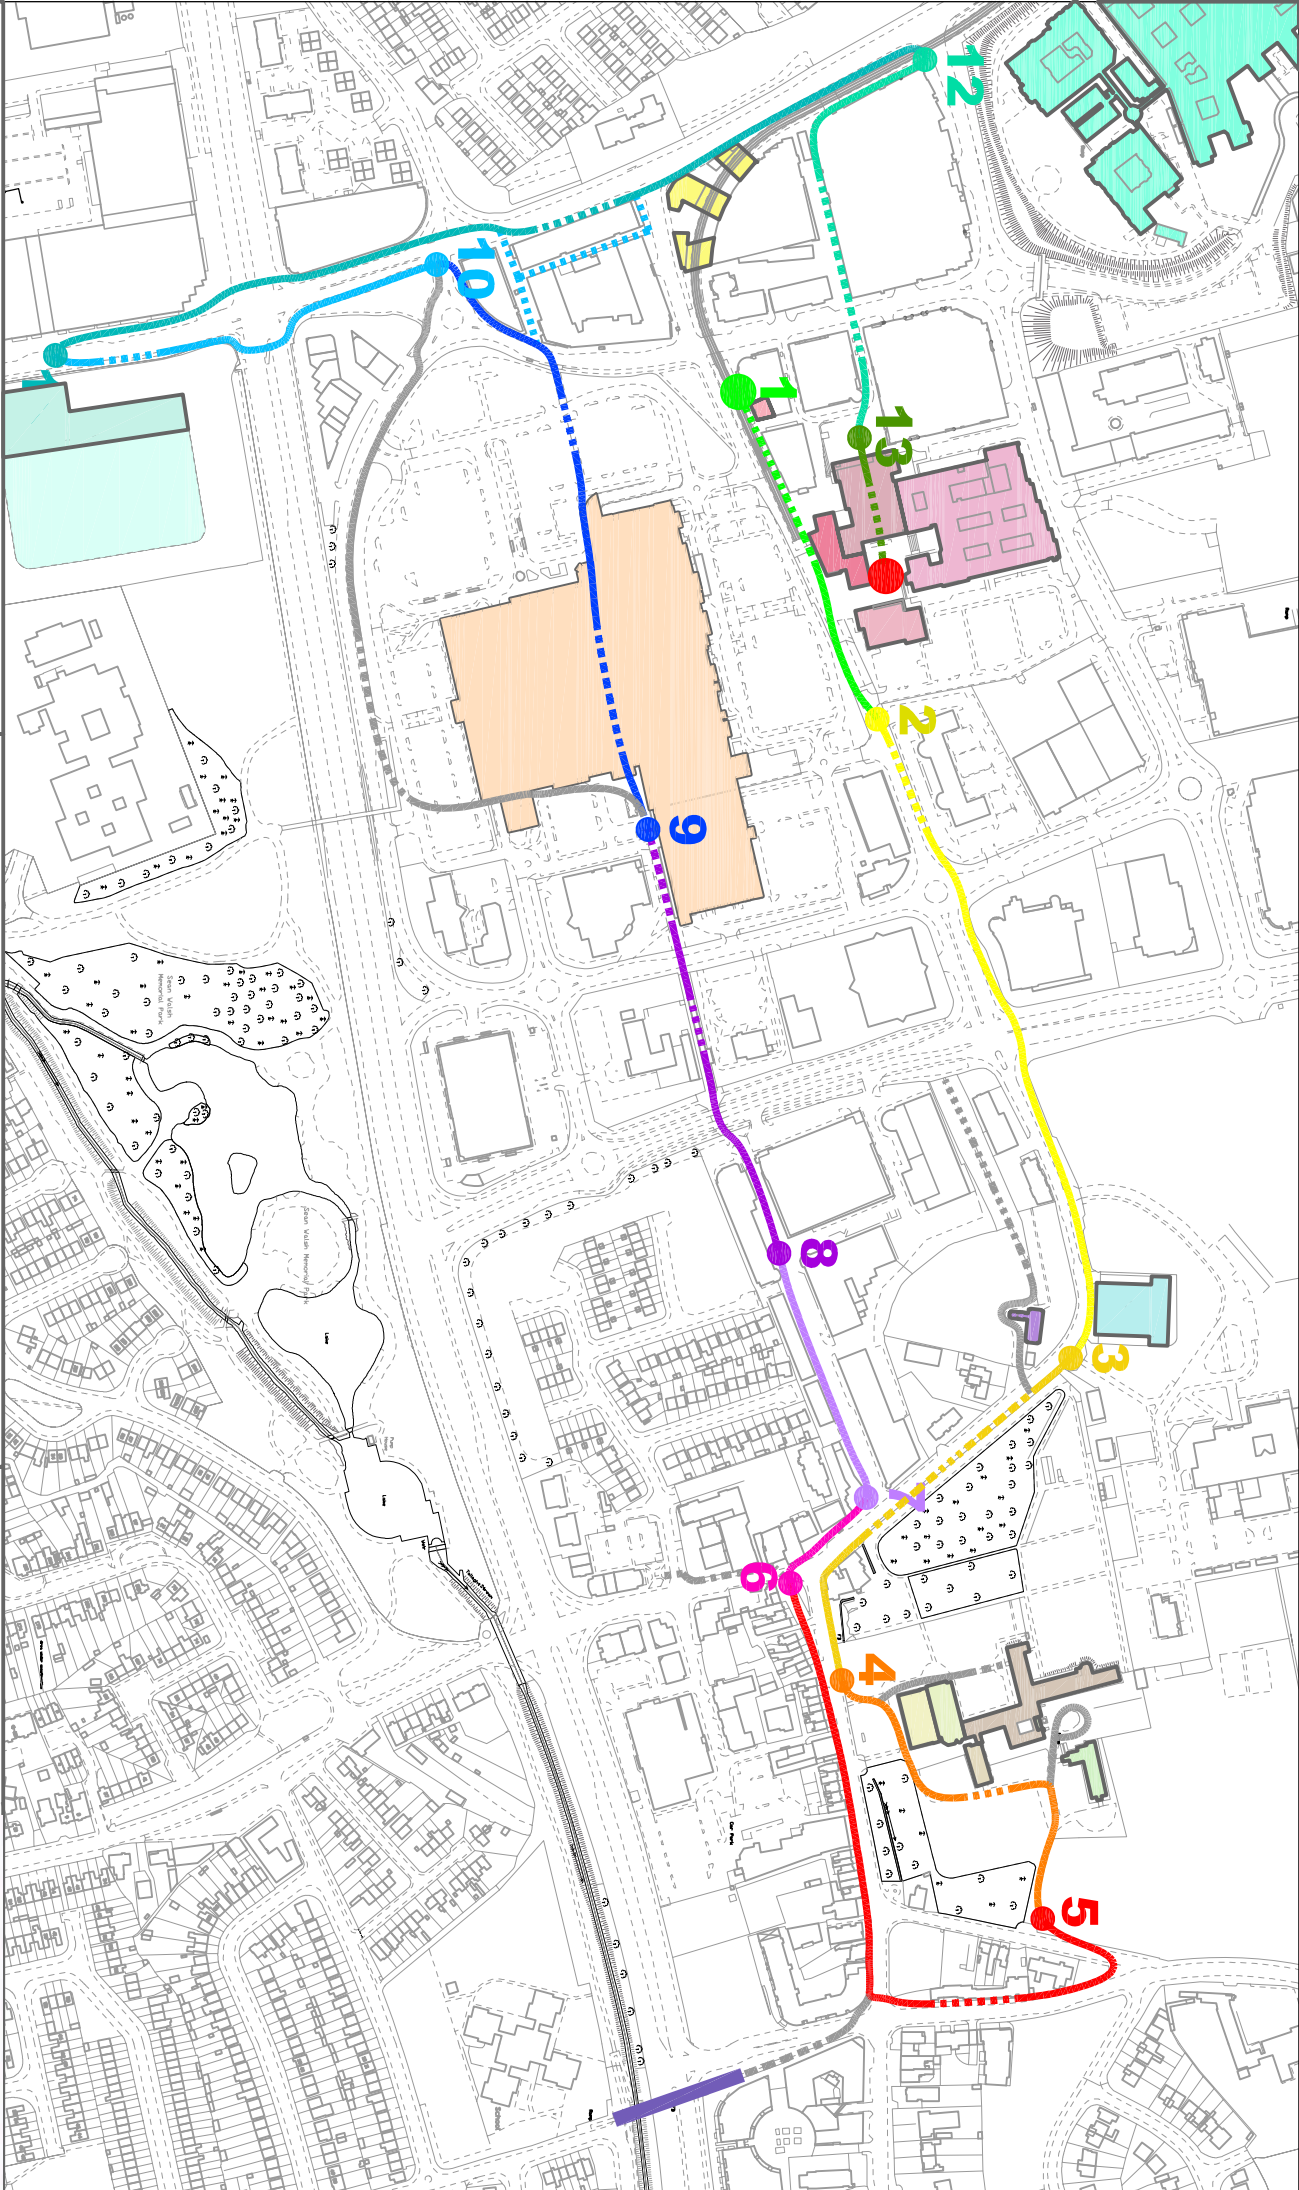

### Chapter 5

### Chapter 10

Comhairle Contae  
Átha Cliath Theas  
South Dublin County Council

- TALLAGHT HOSPITAL
- COUNTY HALL
- COUNTY LIBRARY

- CIVIC THEATRE
- RUA-RED
- THE BIG PICTURE

- THE SQUARE S.C.
- ST MAELRUAIN'S CHURCH
- ST MARY'S EXTENSION

- ST. MARY'S ORIGINAL
- PRIORITY LIBRARY
- PRIORITY
- RETREAT HOUSE

- TALLAGHT CASTLE
- FOOTBRIDGE
- TALLAGHT STADIUM